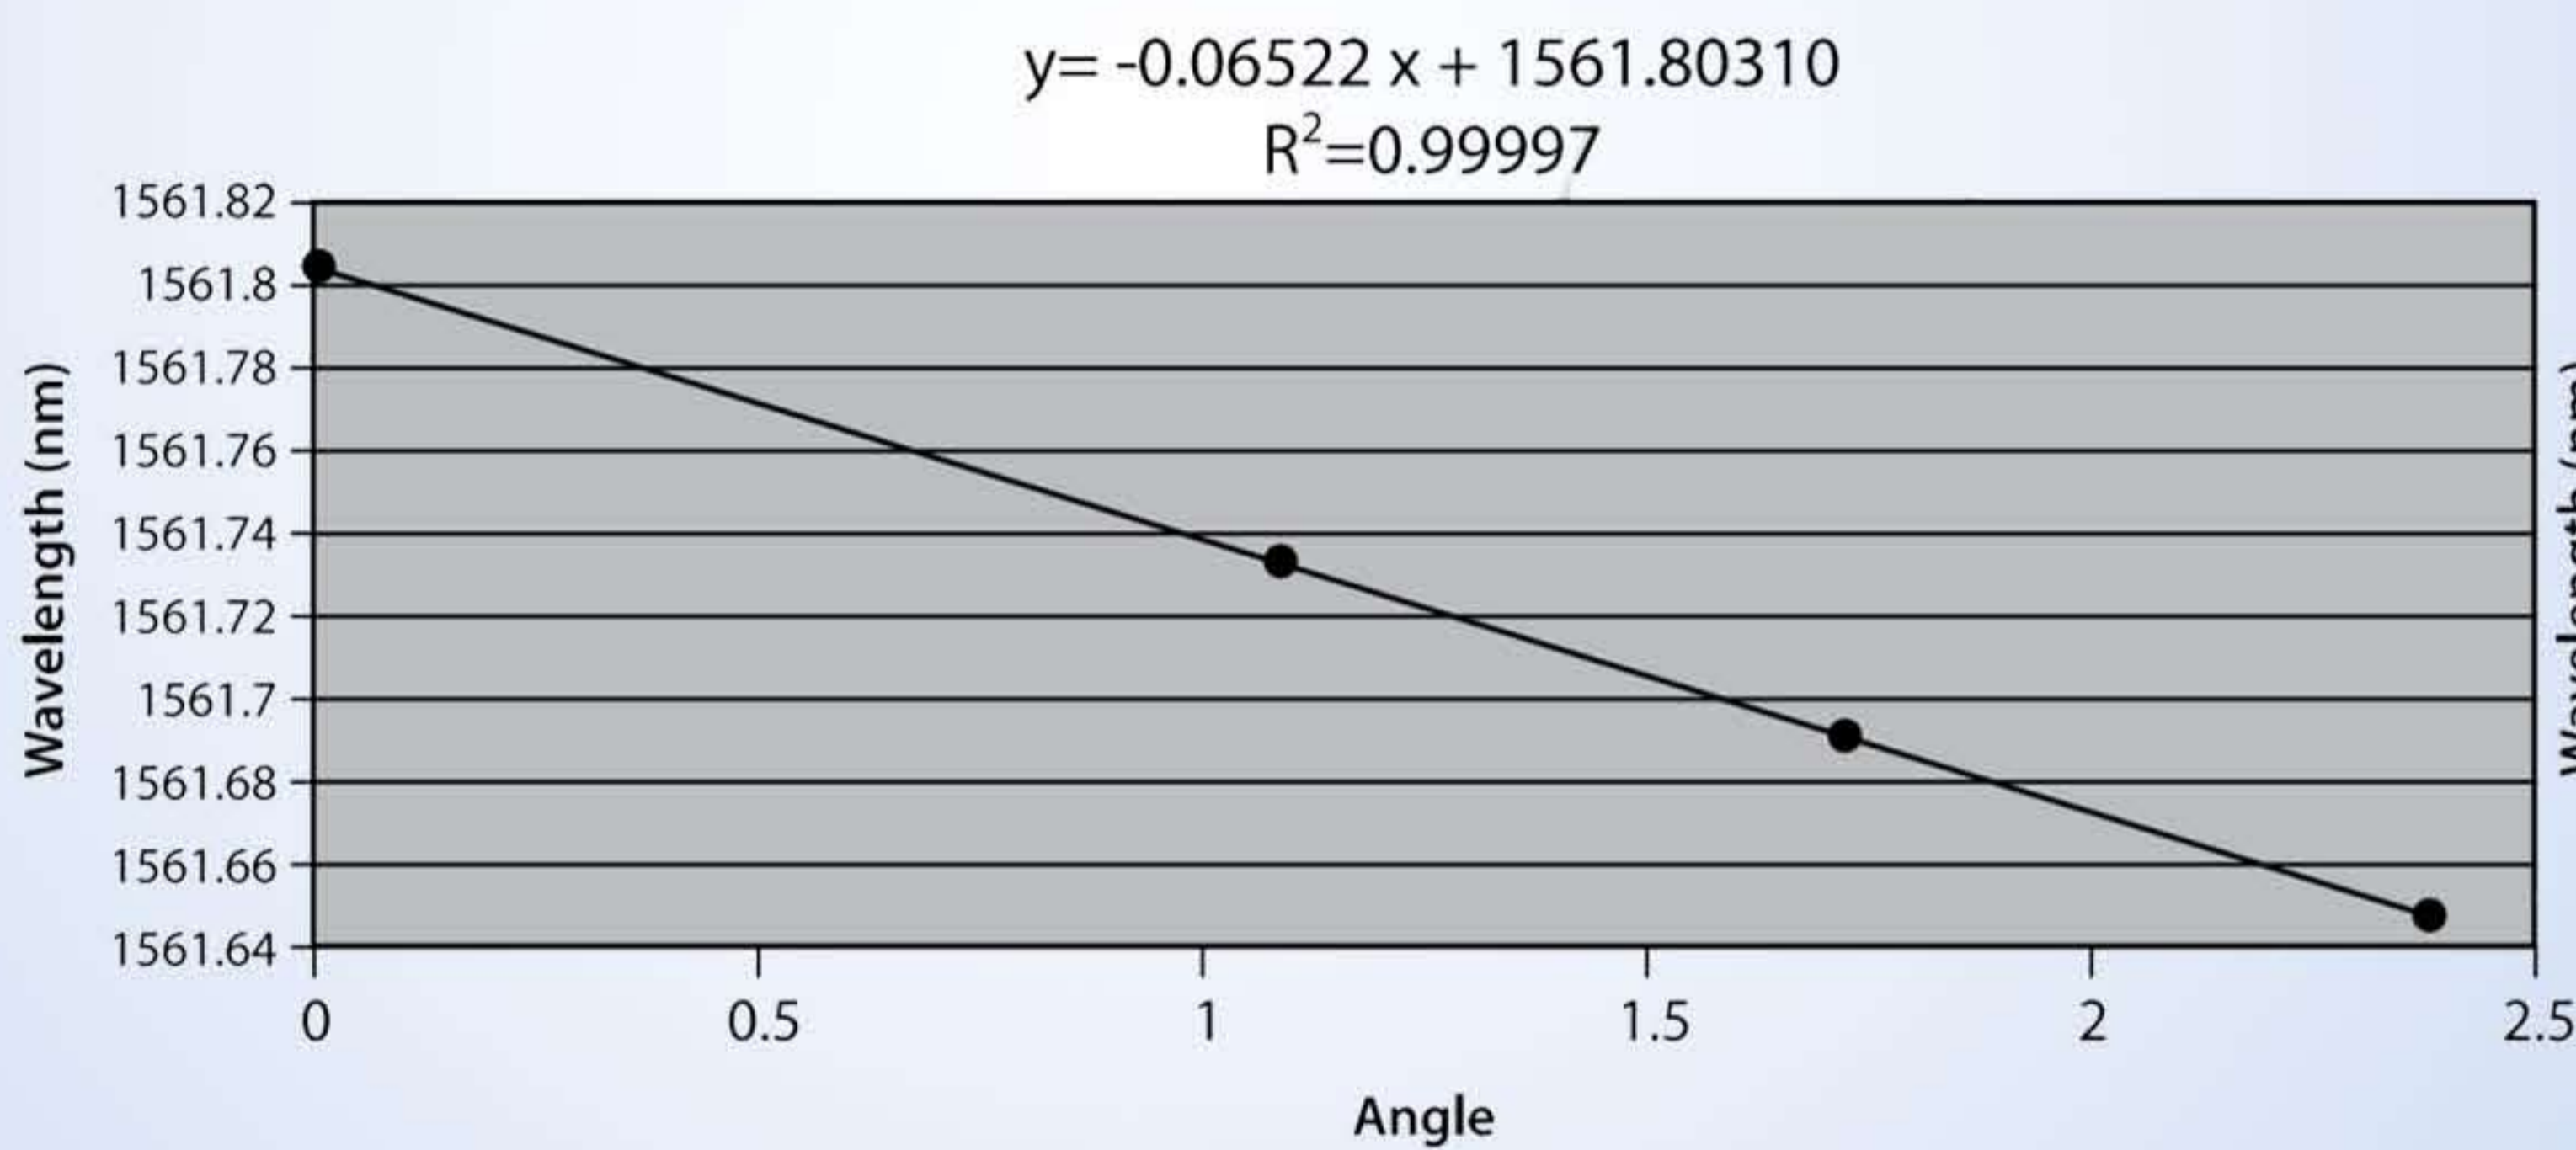

A Wavelength