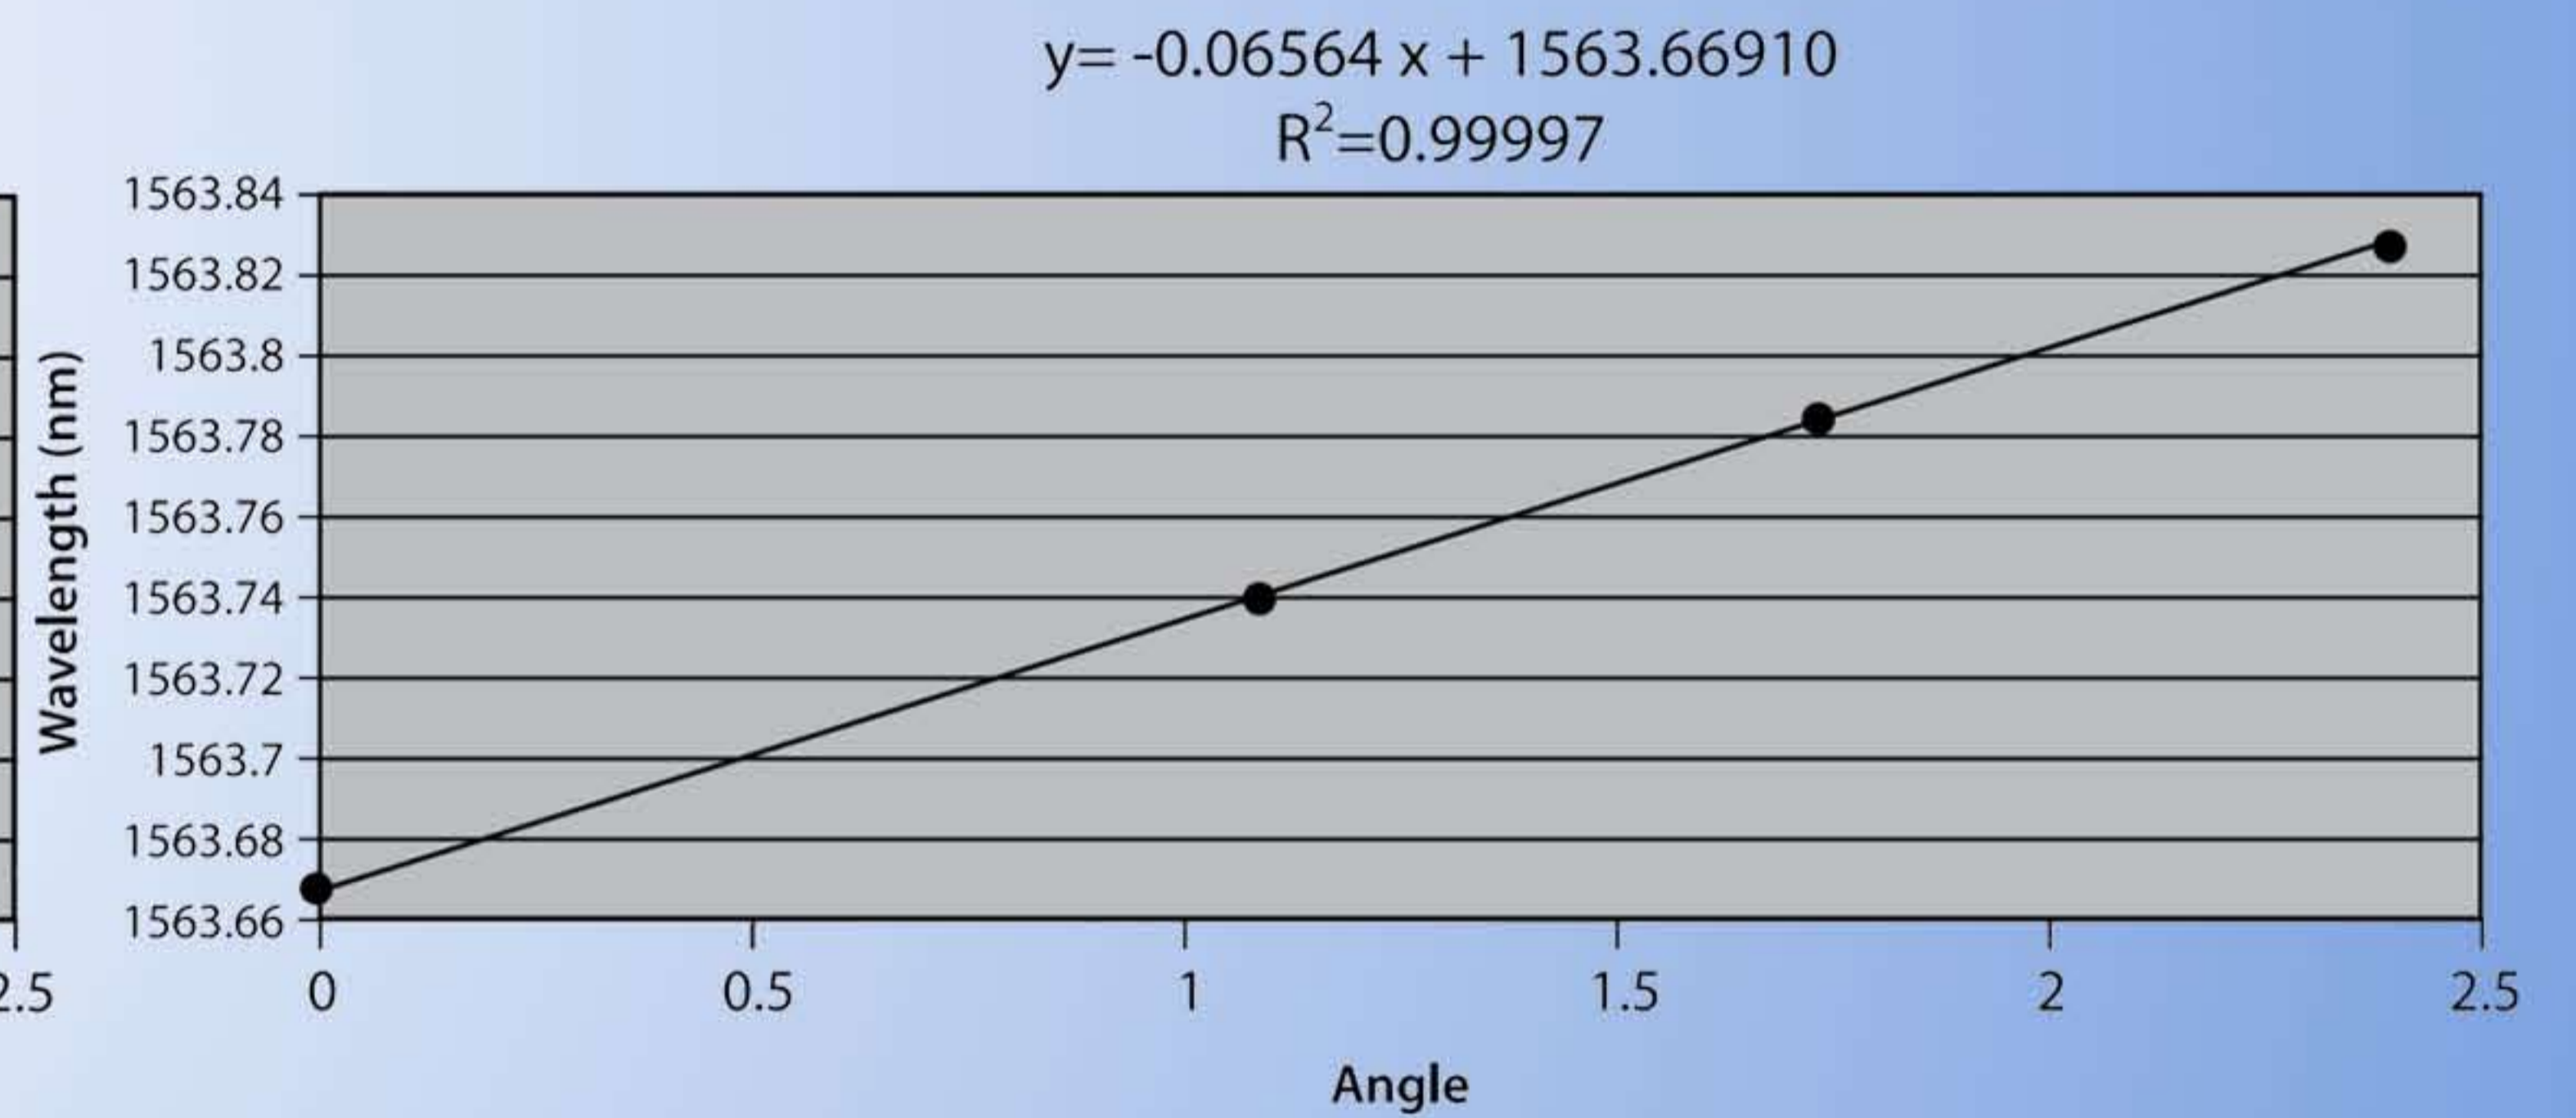

A Wavelength